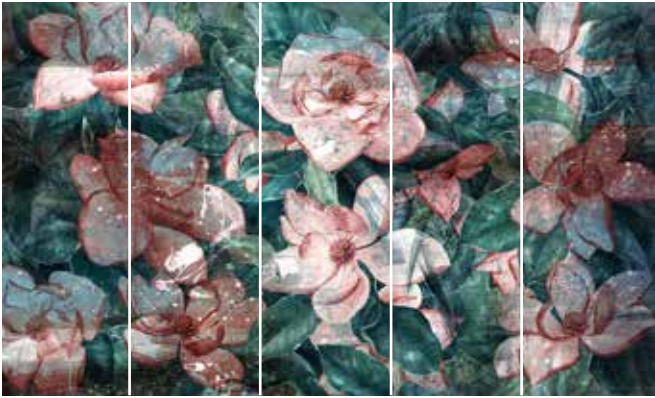

Melani

Art. 35 0776 02